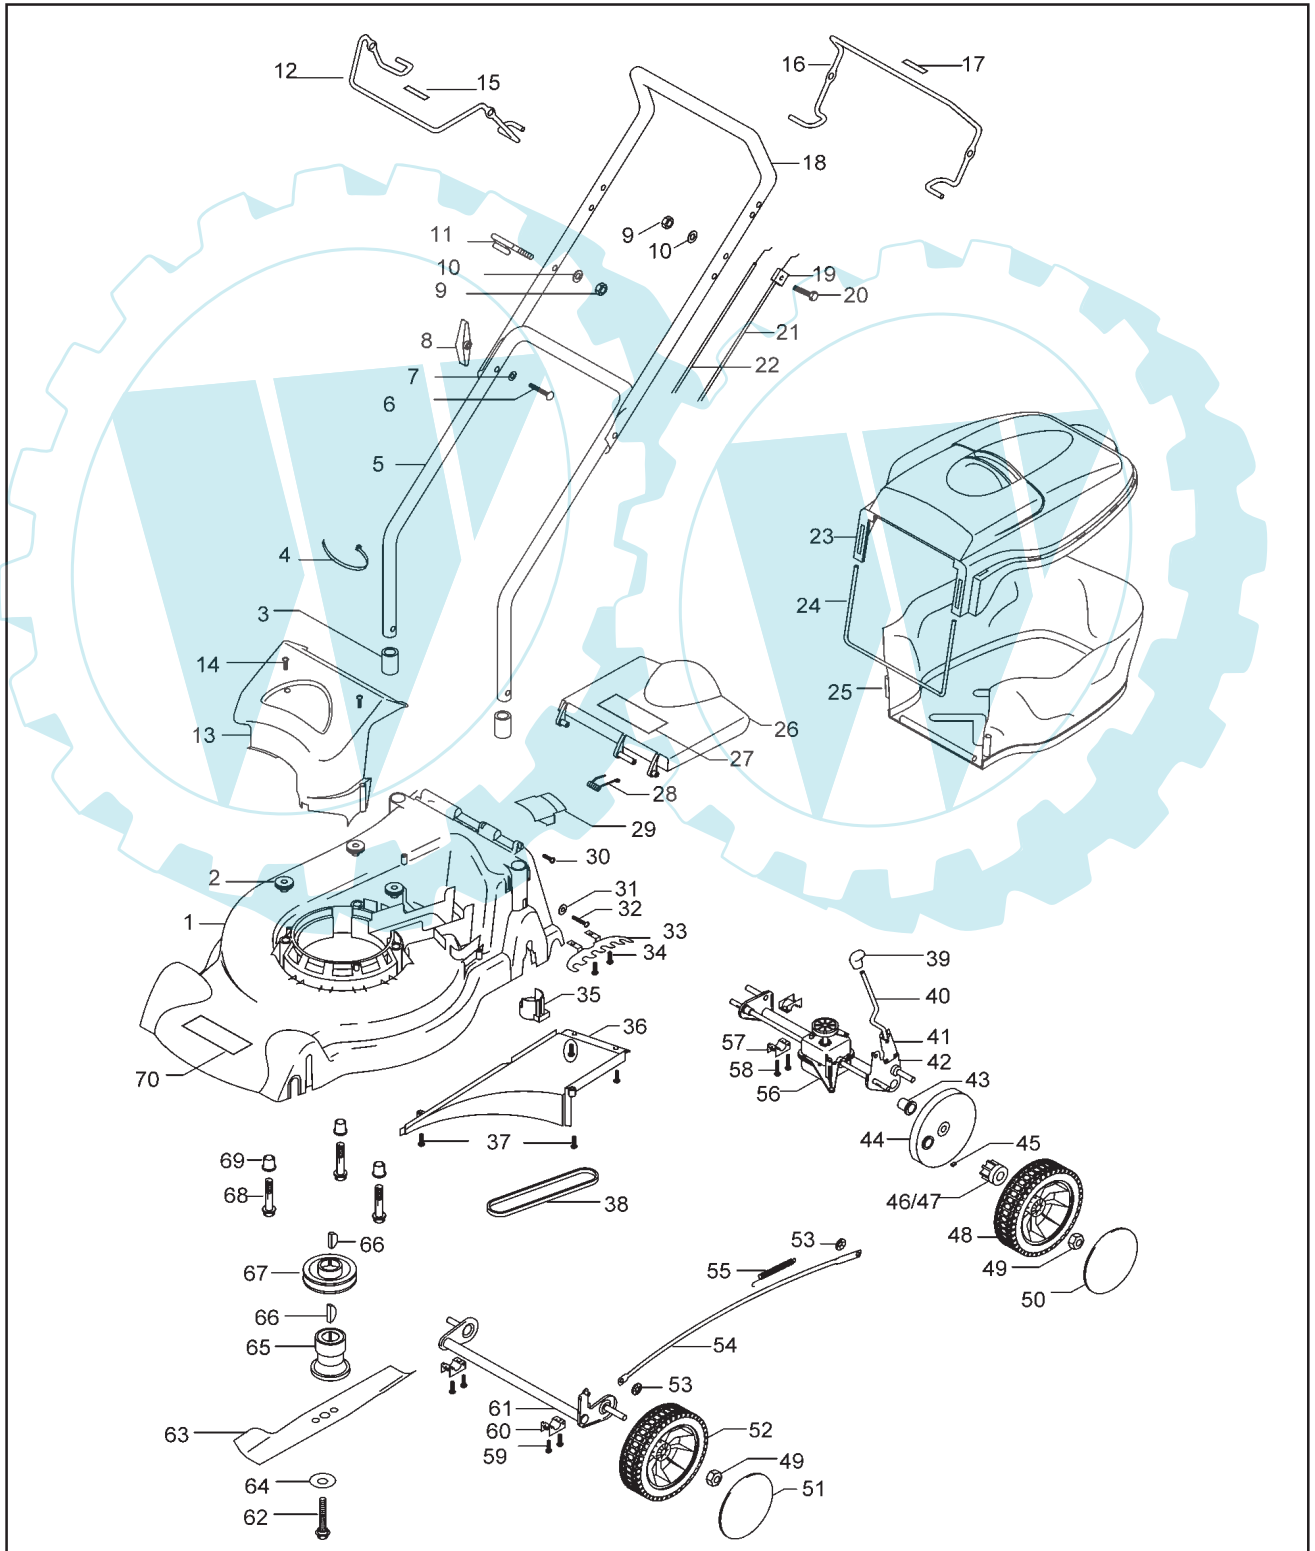

### Product Number

9645491-04

Brand	McCulloch		Pos	Part No	Description	Qty	
Elite 47PD			38	5139109-03/6	V-Belt	1	
Pos	Part No	Description	Qty	39	5127925-67/4	Knob Height Adjuster	1
1	5107046-86/3	Deck 46cm (Green)	1	40	5130793-00/2	Change Lever Universal	1
2	5148551-00/4	Bush Deck Insulator	3	41	5137724-00/0	Adjustment Spring	1
3	5127999-67/9	Deck Collar	2	42	5118898-00/5	Axle Rear 46cm	1
4	5130842-00/7	Tie Wrap	4	43	5148485-00/5	Axle Bush	2
5	5118839-68/6	Handle Lower	1	44	5126884-01/3	Back Plate	2
6	5149945-03/1	M8 Coachbolt	2	45	5148831-00/0	Pawl	2
7	5149164-00/5	Washer 8mm	2	46	5138050-00/9	Drive Sprocket LH	1
8	5127931-67/2	Wing Knob M8 (Black)	2	47	5138050-01/7	Drive Sprocket RH	1
9	5147180-00/3	Nut M6 Nyloc	2	48	5127965-02/7	8" Wheel & Tyre	2
10	5140266-00/7	Washer	2	49	5149134-00/8	Nut M10 Nyloc	4
11	5130763-00/5	Cord Guide	1	50	5127814-83/7	8" Hub Cap Silver	2
12	5106949-67/9	Bale Arm Drive (Black)	1	51	5127530-83/9	Hub Cap 7"	2
13	5106910-86/1	Battery Cover	1	52	5127949-01/3	7" Wheel and Tyre	2
14	5149753-01/3	Screw No.8 Polymate	2	53	5149679-00/2	Starlock Washer 8mm	2
15	5139531-00/7	Label Drive Lever	1	54	5119254-02/6	Link Arm Universal	1
16	5106948-67/1	Bale Arm Brake (Black)	1	55	5138659-00/7	Spring Change	1
17	5139532-00/5	Label Stop	1	56	5128034-00/5	Gearbox 1 Speed 46cm	1
18	5118919-68/6	Handle Upper	1	57	5138618-00/3	Axle Clamp	4
19	6877309/2	Wire Clamp Double	1	58	5149753-04/7	Screw No.8 Polymate	4
20	725237851/3	Screw M6 x 40	1	59	5149753-01/3	Screw No.8 Polymate	4
21	5130539-00/9	Cable Briggs Brake	1	60	5138618-00/3	Axle Clamp	2
22	5130606-00/6	Cable Clutch Universal	1	61	5118892-00/8	Axle Front	1
23	5106911-86/9	Softbox (Green)	1	62	5146677-09/0	Blade Bolt	1
24	5139348-01/4	Softbox Bar	1	63	5119224-00/3	Blade 45cm	1
25	5119260-03/1	Downvent Grassbag Universal Hardtop	1	64	5139480-00/7	Washer Bevelled	1
26	5106859-86/0	Safety Flap (Green)	1	65	5128001-00/4	Assembly Blade Adaptor	1
27	5139987-00/1	Warning Label	1	66	5140053-00/9	Key (Woodruff)	2
28	5138620-00/9	Safety Flap Spring	1	67	5127768-00/9	Vee Pulley	1
29	5139338-67/6	Drive Cover	1	68	5149167-00/8	Bolt Engine Shank	3
30	5138692-00/8	M8x12 Grub Screw	1	69	5139621-00/6	Bush Deck Insulator	3
31	5149313-00/8	Large Bright Washer	2	70	5131156-02/7	Label Model Brand	1
32	5149923-02/0	Screw No.8 Panhead	2				
33	5127863-00/8	Quadrant 6 Position	1				
34	5149753-01/3	Screw No.8 Polymate	2				
35	5130508-68/1	Handle Support 46cm	2				
36	5106909-67/3	Collection Plate	1				
37	5149753-01/3	Screw No.8 Polymate	4				